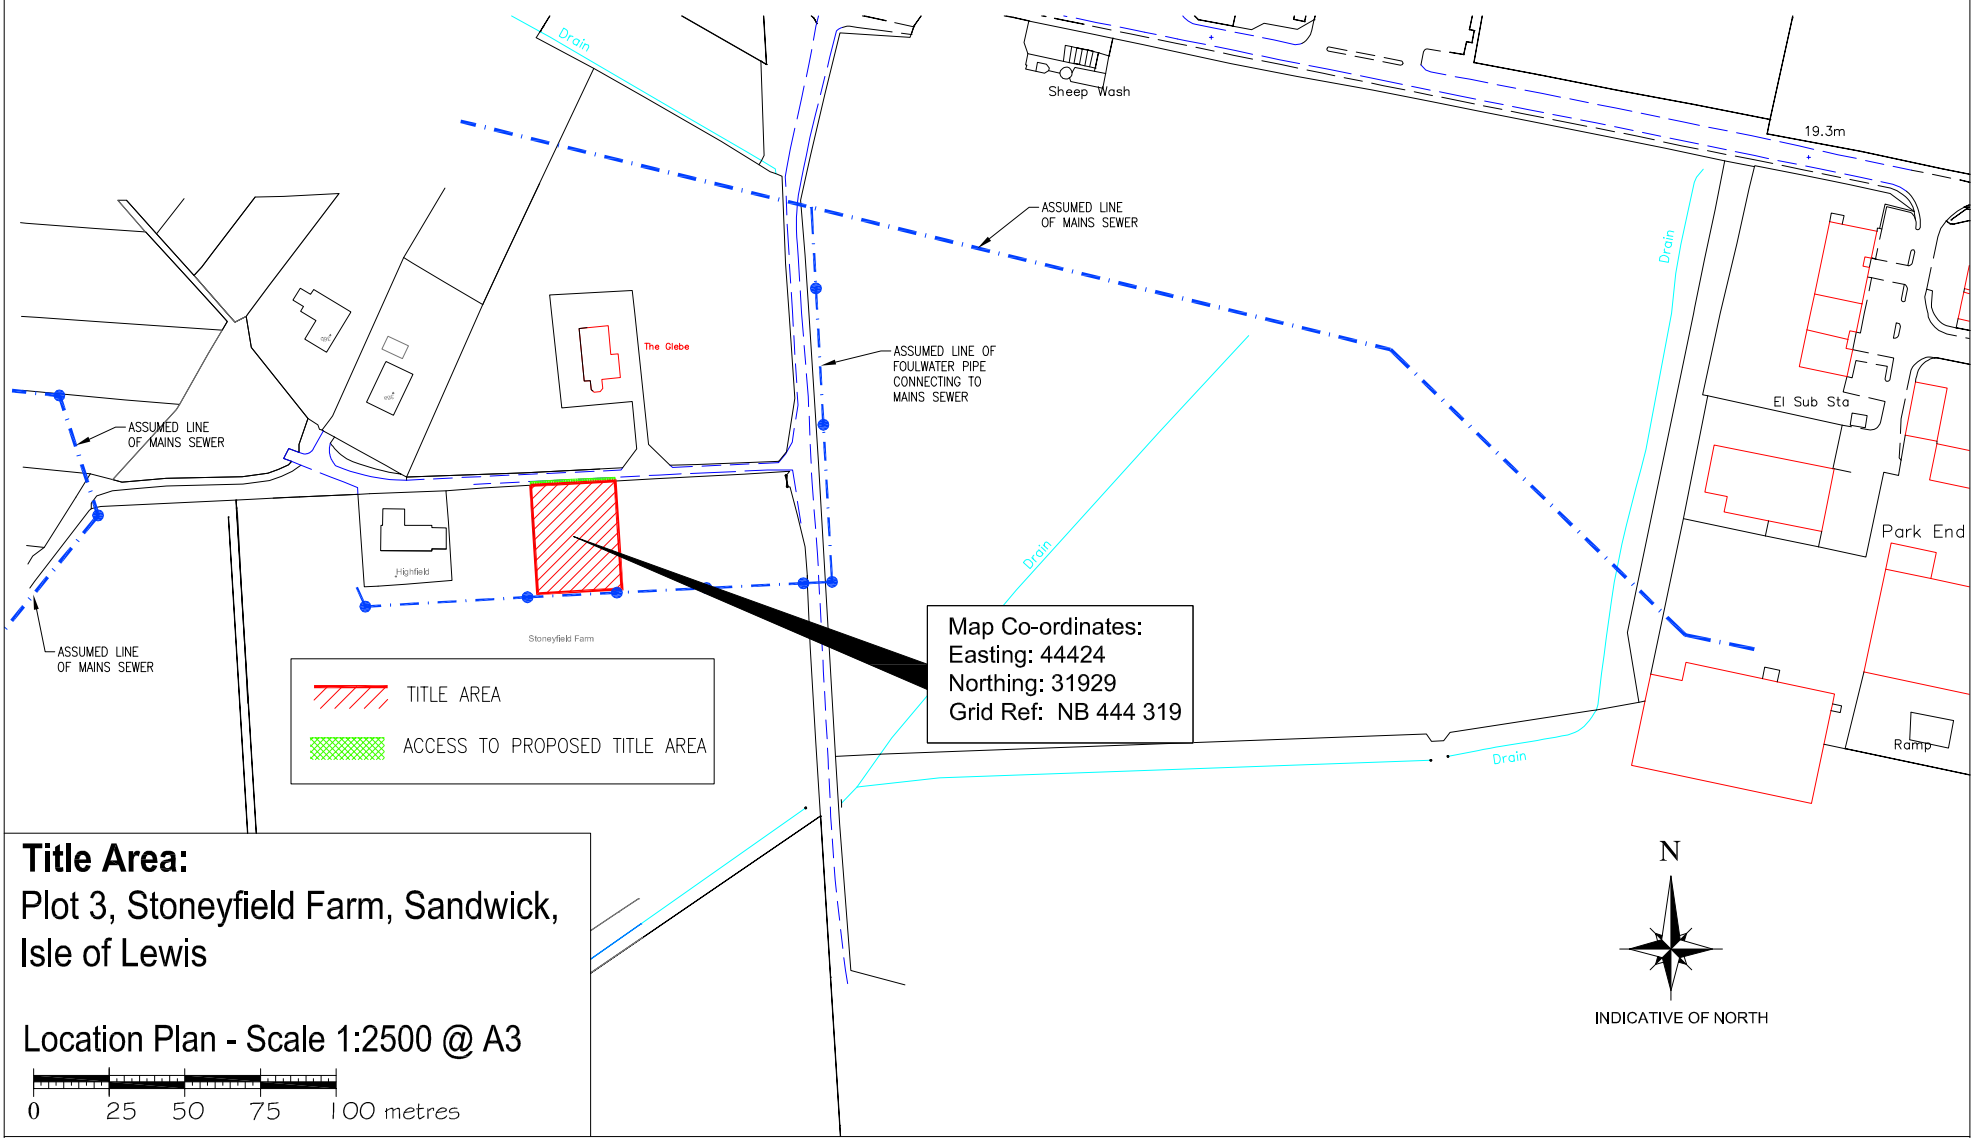

THIS IS THE PLAN REFERRED TO IN THE FOREGOING

Title Area:
 Plot 3, Stoneyfield Farm, Sandwick,
 Isle of Lewis

Location Plan - Scale 1:2500 @ A3

Title Area:
 Plot 3, Stoneyfield Farm, Sandwick,
 Isle of Lewis

Scale 1:500 @ A3
 0 5 10 15 20 25 metres