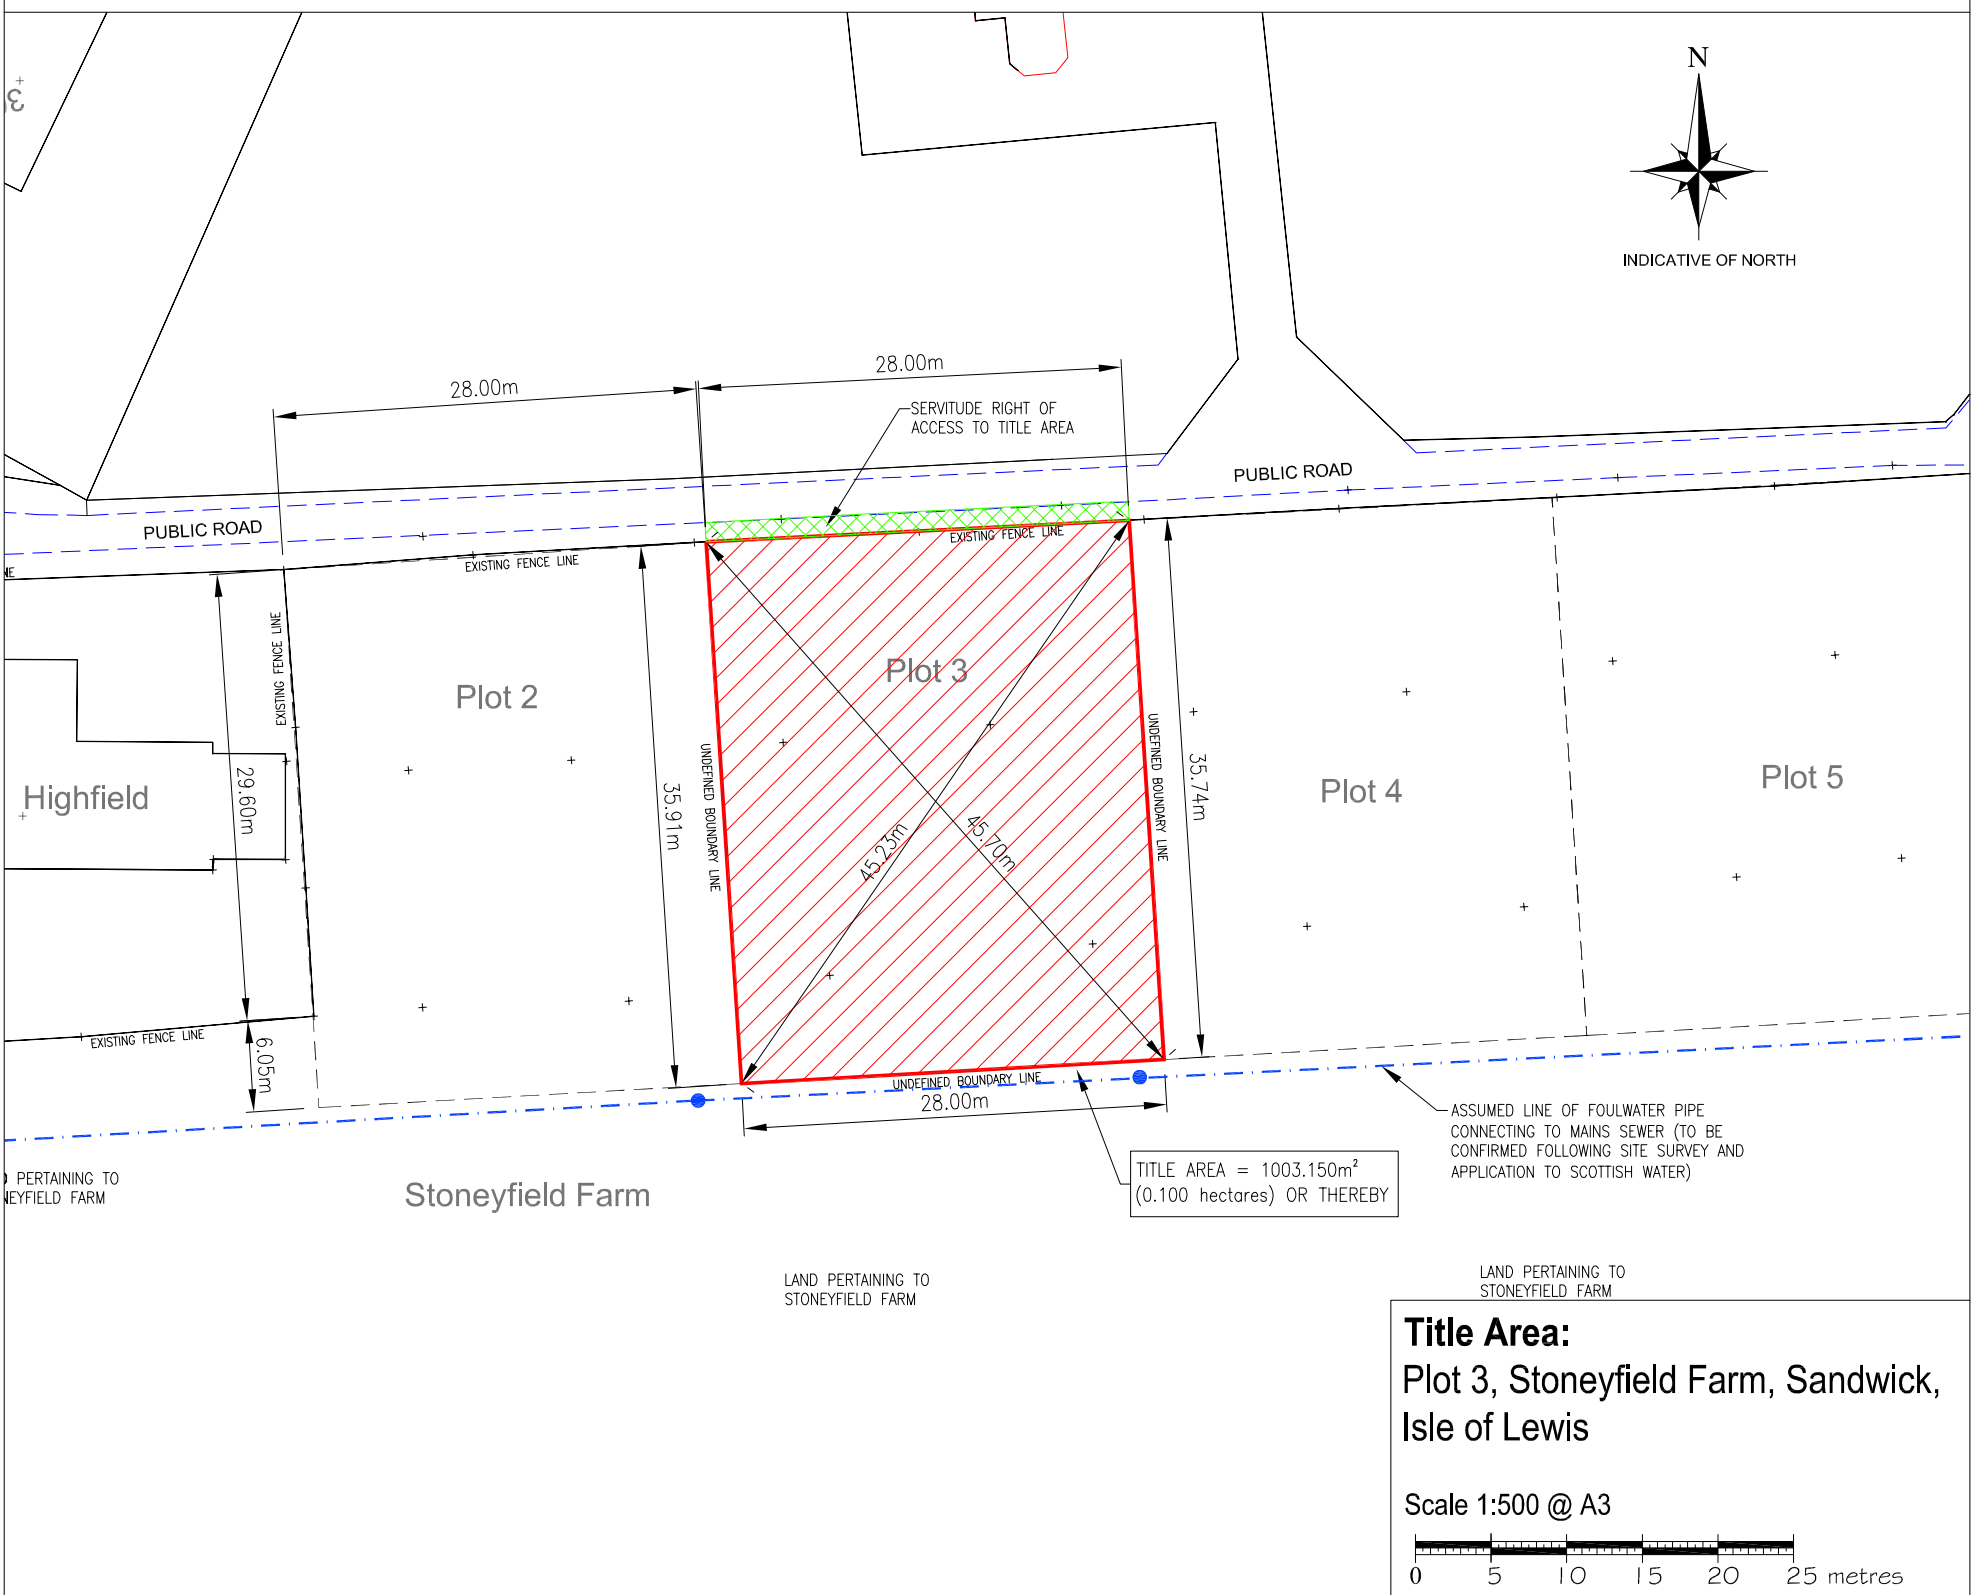

THIS IS THE PLAN REFERRED TO IN THE FOREGOING

Title Area:
 Plot 3, Stoneyfield Farm, Sandwick,
 Isle of Lewis

Location Plan - Scale 1:2500 @ A3

Title Area:
 Plot 3, Stoneyfield Farm, Sandwick,
 Isle of Lewis

Scale 1:500 @ A3
 0 5 10 15 20 25 metres